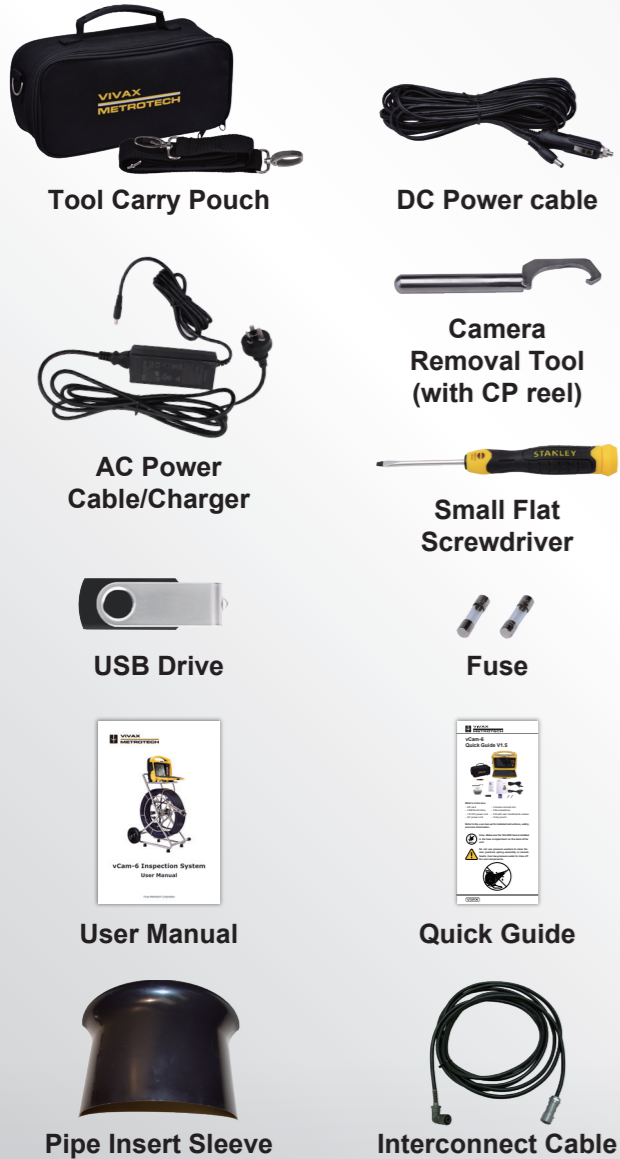

What's in the box

Control Module Accessories

Observation software available through the manufacturers distributors

Reels, Standard

Type-CP Reel Accessories

Cameras for Type-CP Reel

D34-HD Camera Skids

D46-HD Camera Skids

Reels, Mini

Type-MX Reel Accessories

Cameras for Type-MX Reel

D26-HDR Camera Skids

D18-HD Camera Skids

Locator Accessories

vLoc3-Cam Sonde Locator

VM-540 Sonde Locator