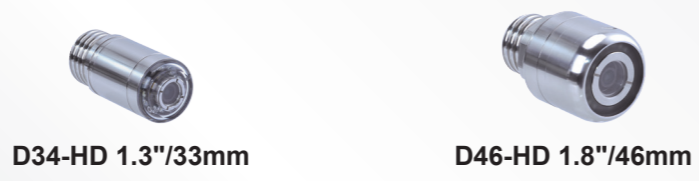

What's in the box

Control Module Accessories

Observation software available through the manufacturers distributors

Reels, Standard

Type-CP Reel Accessories

Cameras for Type-CP Reel

D34-HD Camera Skids

D46-HD Camera Skids

Reels, Mini

Type-MX Reel Accessories

Cameras for Type-MX Reel

D26-HDR Camera Skids

D18-HD Camera Skids

Locator Accessories

vLoc3-Cam Sonde Locator

VM-540 Sonde Locator